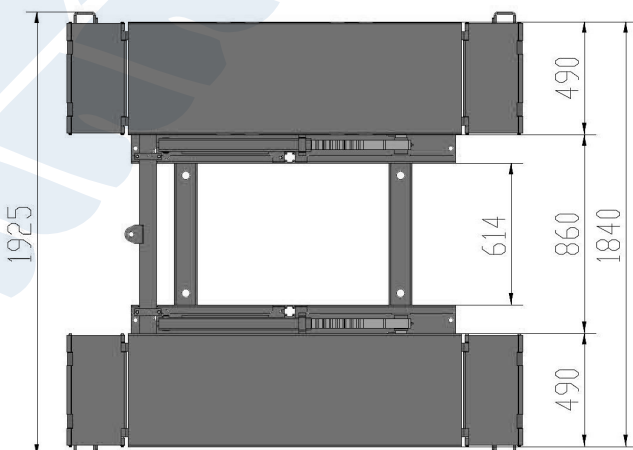

► Options & Accessories

20mm pads.....	OA/60603/20
40mm pads.....	OA/60603/40
80mm pads.....	OA/60603/80

Issue No.: SF/9630 Oct 2023

Tecalemit Garage Equipment Co Ltd, Eagle Road, Langan Business Park, Plymouth, United Kingdom PL7 5JY

Sales: 00 44 (0) 1752 219 111
Service: 00 44 (0) 1752 219 100
Fax: 00 44 (0) 1752 219 128
Email: sales@tecalemmit.co.uk
Web: www.tecalemmit.co.uk

All information in this document is correct at time of publication. Tecalemit reserves the right to amend and alter specifications without prior notice. Please confirm any critical requirements with your supplier at time of ordering.