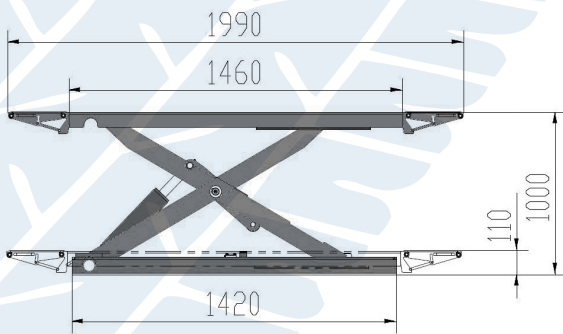

► Options & Accessories

20mm pads.....	OA/60603/20
40mm pads.....	OA/60603/40
80mm pads.....	OA/60603/80

Issue No.: SF/9630 Oct 2023

Tecalemit Garage Equipment Co Ltd, Eagle Road, Langan Business Park, Plymouth, United Kingdom PL7 5JY

Sales: 00 44 (0) 1752 219 111
Service: 00 44 (0) 1752 219 100
Fax: 00 44 (0) 1752 219 128
Email: sales@tecalemmit.co.uk
Web: www.tecalemmit.co.uk

All information in this document is correct at time of publication. Tecalemit reserves the right to amend and alter specifications without prior notice. Please confirm any critical requirements with your supplier at time of ordering.