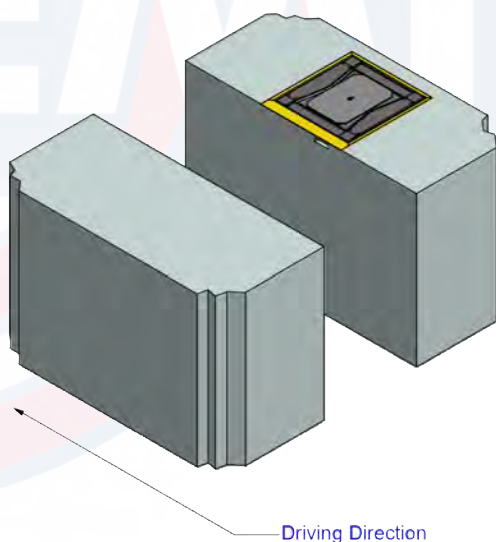

Hydraulic Play Detector

DVSA approved Class 4, 7 and 5L

GARAGE EQUIPMENT
since 1922

→ About the DE/7361

The Tecalemit DE 7361 Hydraulic Wheel Play Detector is designed to check quickly and efficiently most steering and suspension components. Designed for the UK statutory testing of Class 4, 7 and 5L vehicles in accordance with the ATL/MOT test. It enables a technician quickly to detect play and wear in the steering, suspension and chassis components of passenger cars and LGV's.

Platform movements:

The unit is comprised of a hydraulic powerpack, a combined hand control/lamp and one hydraulic platform. The platform is only 48mm high and is actuated by two hydraulic cylinders. The play is visually checked with the control lamp. The wheel play detector generates lateral movement and a rotary movement. The hand control is a cable free unit communicating through RF.

→ Technical Specifications & Dimensions

Operation:	Electro-hydraulic
Maximum wheel load:	1.5 ton
Maximum force applied to the centre of the plate:	12 Kn
Plate rotation (each side):	10° • Lateral movement (each side): 42 mm
Operating pressure:	225 bar
Dimensions platform (excluding floor frame & spacers):	625 x 500 x 48 mm (LxWxH)
Dimensions powerpack:	240 x 350 x 1025 mm (DxWxH)
Weight platform:	39 kg
Weight powerpack:	33 kg

→ Ordering Information

Description	Part No:
DVSA Approved Hydraulic Wheel Play detector 3ph.....	DE/7361
DVSA Approved Hydraulic Wheel Play detector 1ph.....	DE/7361/1

→ Accessories

Cabinet for Power Pack.....	OA/910570
-----------------------------	-----------