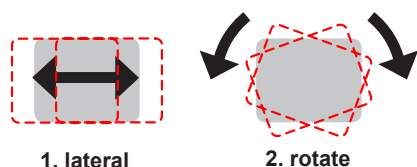

Hydraulic Play Detector

DVSA approved Class 4, 7 and 5L

GARAGE EQUIPMENT
since 1922

→ About the DE/7361

The Tecalemit DE 7361 Hydraulic Wheel Play Detector is designed to check quickly and efficiently most steering and suspension components. Designed for the UK statutory testing of Class 4, 7 and 5L vehicles in accordance with the ATL/MOT test. It enables a technician quickly to detect play and wear in the steering, suspension and chassis components of passenger cars and LGV's.

Platform movements:

The unit is comprised of a hydraulic powerpack, a combined hand control/lamp and one hydraulic platform. The platform is only 48mm high and is actuated by two hydraulic cylinders. The play is visually checked with the control lamp. The wheel play detector generates lateral movement and a rotary movement. The hand control is a cable free unit communicating through RF.

→ Technical Specifications & Dimensions

Operation:	Electro-hydraulic
Maximum wheel load:	1.5 ton
Maximum force applied to the centre of the plate:	12 Kn
Plate rotation (each side):	10° • Lateral movement (each side): 42 mm
Operating pressure:	225 bar
Dimensions platform (excluding floor frame & spacers):	625 x 500 x 48 mm (LxWxH)
Dimensions powerpack:	240 x 350 x 1025 mm (DxWxH)
Weight platform:	39 kg
Weight powerpack:	33 kg